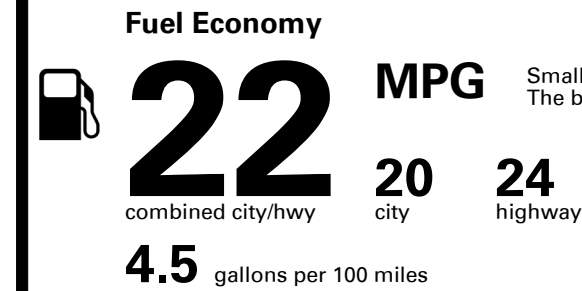

EMISSIONS:
This vehicle is certified to meet emission requirements in all 50 states

Inland Freight & Handling : \$1,095.00

TOTAL PRICE: \$63,720.00

154 A 1593CDREAM

EPA DOT Fuel Economy and Environment

Gasoline Vehicle

Small SUVs range from 14 to 129 MPG. The best vehicle rates 132 MPGe.

You spend \$4,500
more in fuel costs over 5 years
compared to the average new vehicle.

Annual fuel cost \$2,500

Fuel Economy & Greenhouse Gas Rating (tailpipe only)